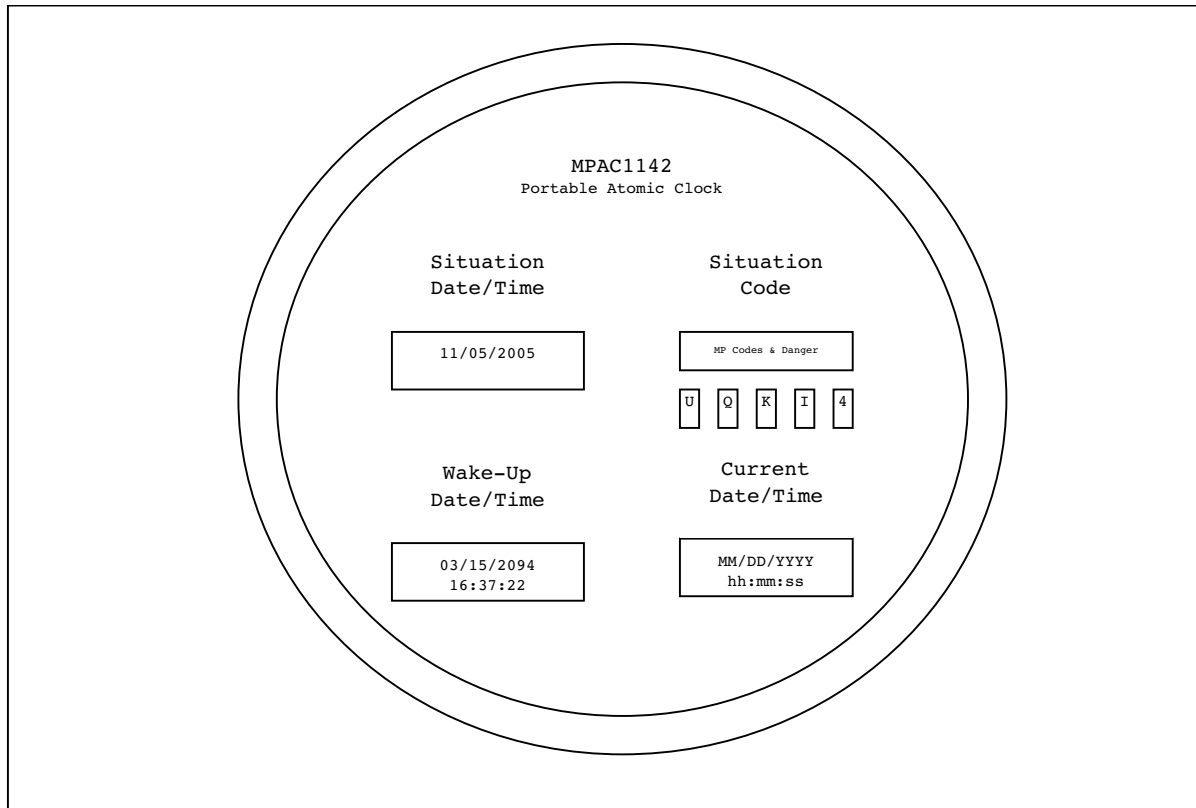

## Morrow Project Issue Atomic Clock Dimensions

(fits in any MP vehicle next to AutoNav)

## Morrow Project Issue Atomic Clock Faceplate