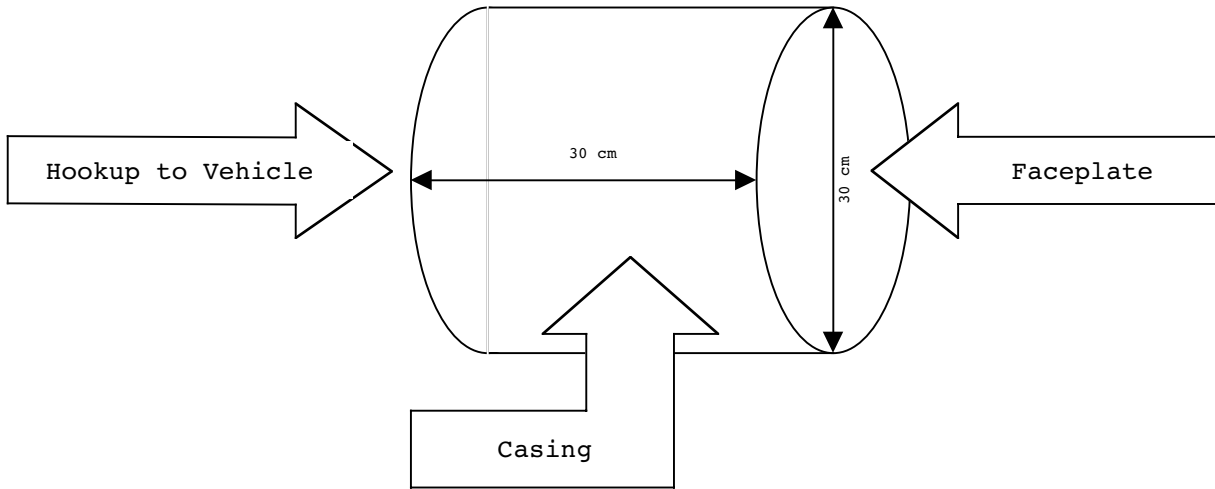

## Morrow Project Issue Atomic Clock Dimensions

(fits in any MP vehicle next to AutoNav)

## Morrow Project Issue Atomic Clock Faceplate