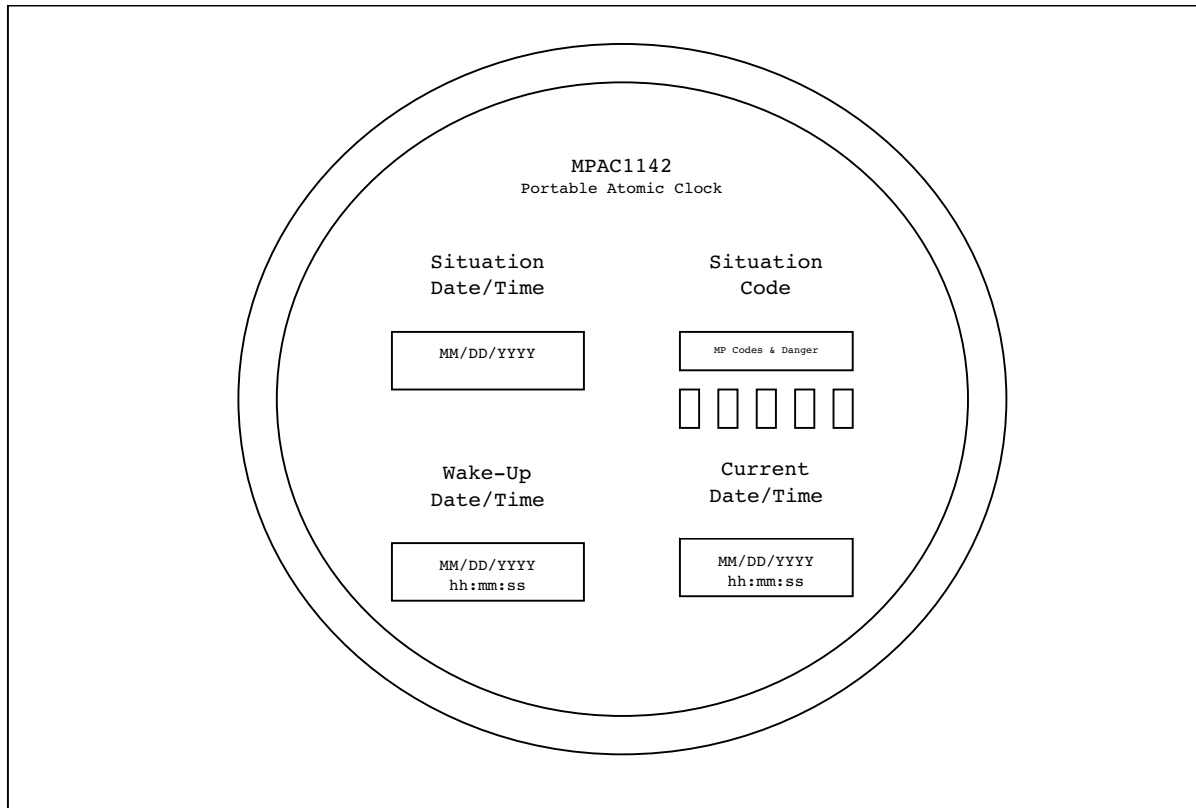

## Morrow Project Issue Atomic Clock Dimensions

(fits in any MP vehicle next to AutoNav)

## Morrow Project Issue Atomic Clock Faceplate